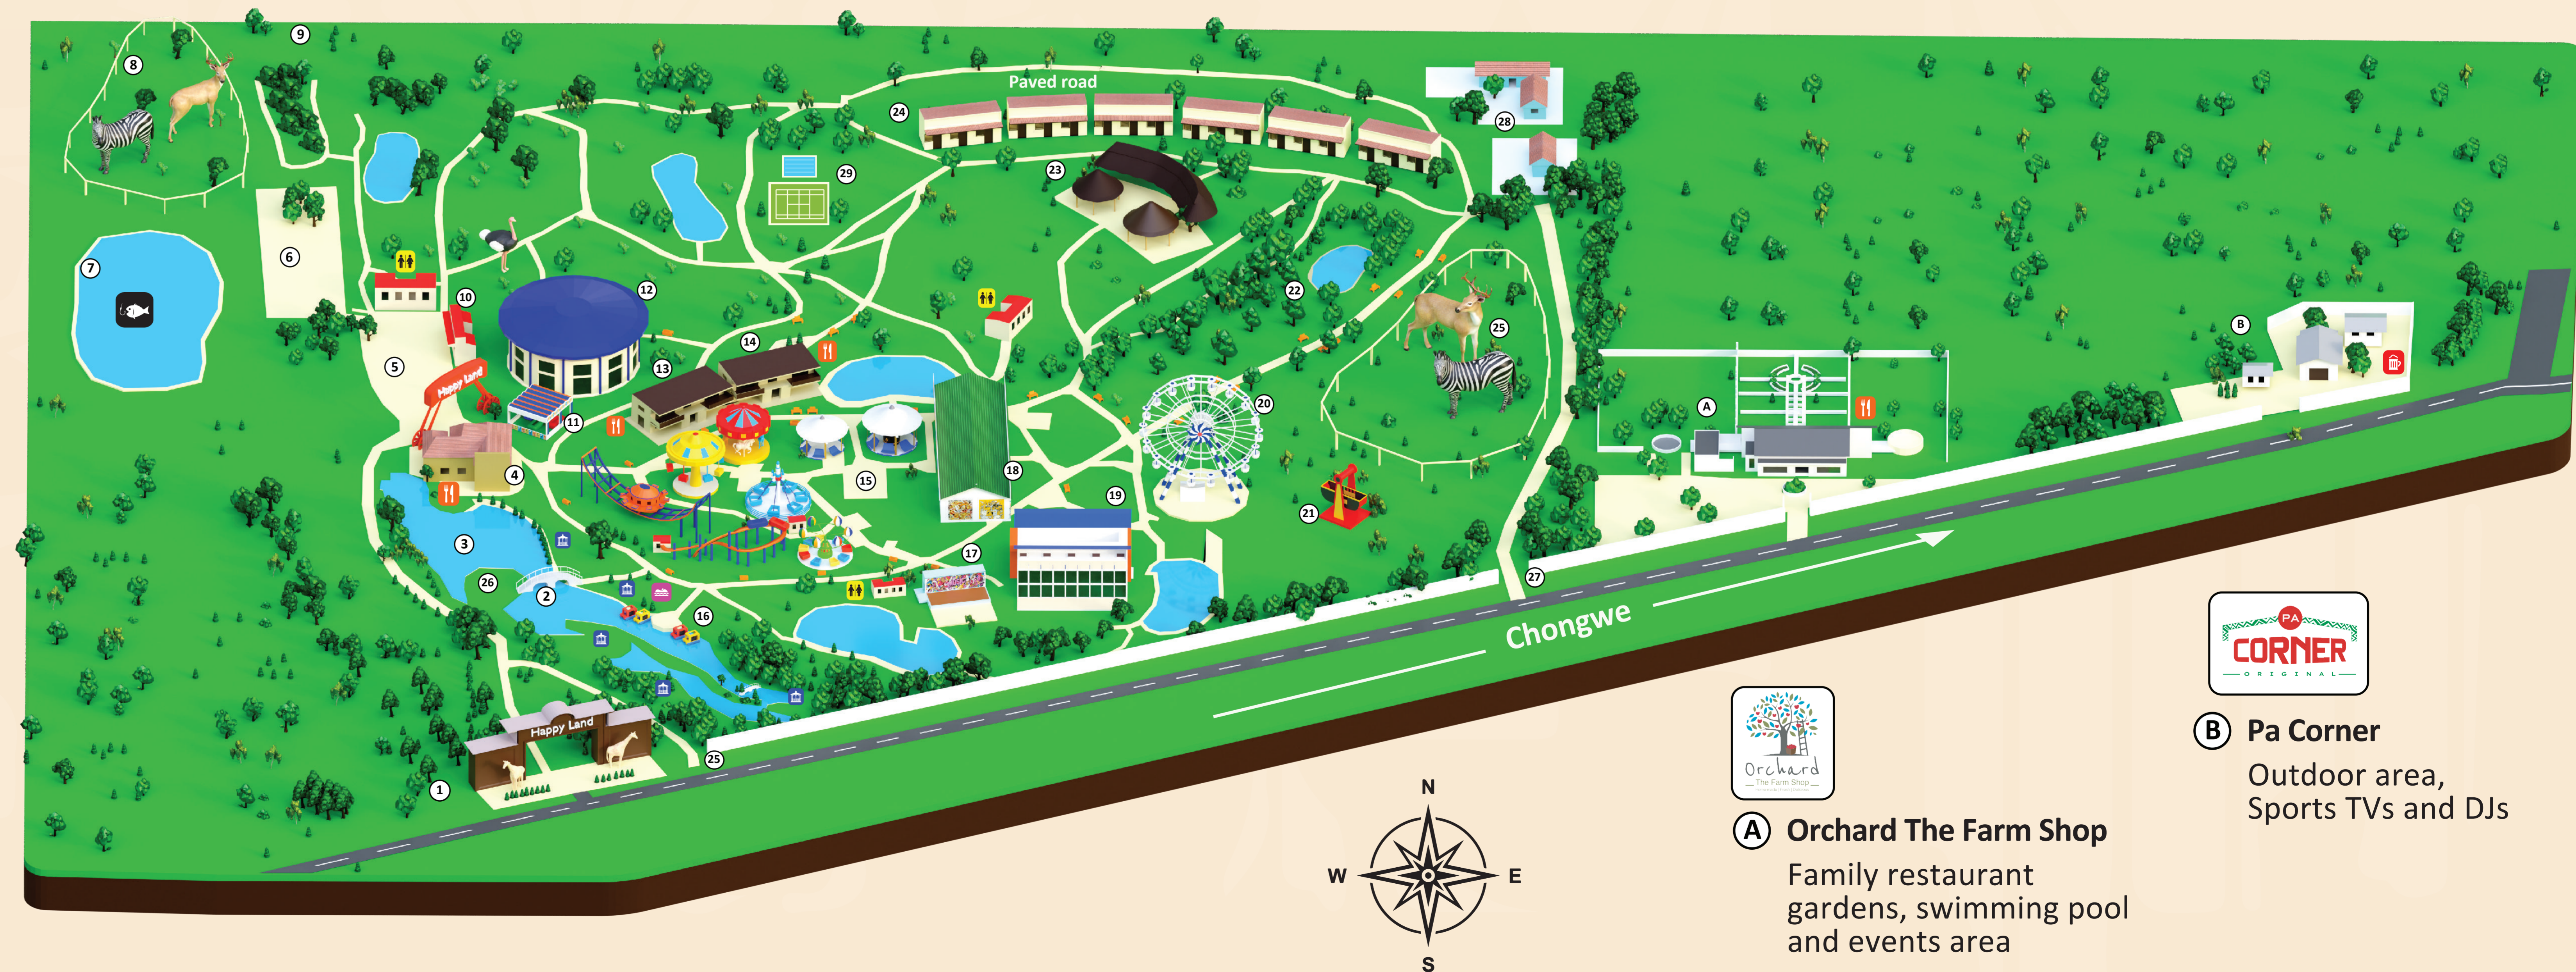

## Compound 1

- ① Main guest entrance
- ② Bridge
- ③ Lover's lake
- ④ Orlando Smokehouse
- ⑤ Guest parking
- ⑥ Guest parking

- ⑬ Chinese Restaurant
- ⑭ Happy Fish & Little Italy
- ⑮ Paddle-boat launch
- ⑯ Park rides
- ⑰ Ampitheater

## Compound 2

- ⑦ Fish pond
- ⑧ Zoo
- ⑨ Happy Bean Cafe
- ⑩ Ticketing point
- ⑪ Kiddies bumper cars
- ⑫ "The Dome" Events venue

- ⑱ Kids arcade center
- ⑲ Ferris view restaurant
- ⑳ Ferris wheel
- ㉑ Pirate ride
- ㉒ Gardens & water point
- ㉓ "The Thatch" Open-air events area
- ㉔ Hotel, Reception, Villas & Honey moon suite
- ㉕ Main guest exit
- ㉖ Rendaviuex looks out point
- ㉗ Service entrance
- ㉘ Workshop
- ㉙ Tennis Court & Swimming pool

- |   |   |   |
|---|---|---|
|  Eating Place  |  Paddle Boats  |  Toilets           |
|  Sitting Place |  Fishing Place |  Sports TV and DJs |

# HAPPY LAND SITE MAP

- Ⓐ Orchard The Farm Shop  
Family restaurant gardens, swimming pool and events area

- Ⓑ Pa Corner  
Outdoor area, Sports TVs and DJs